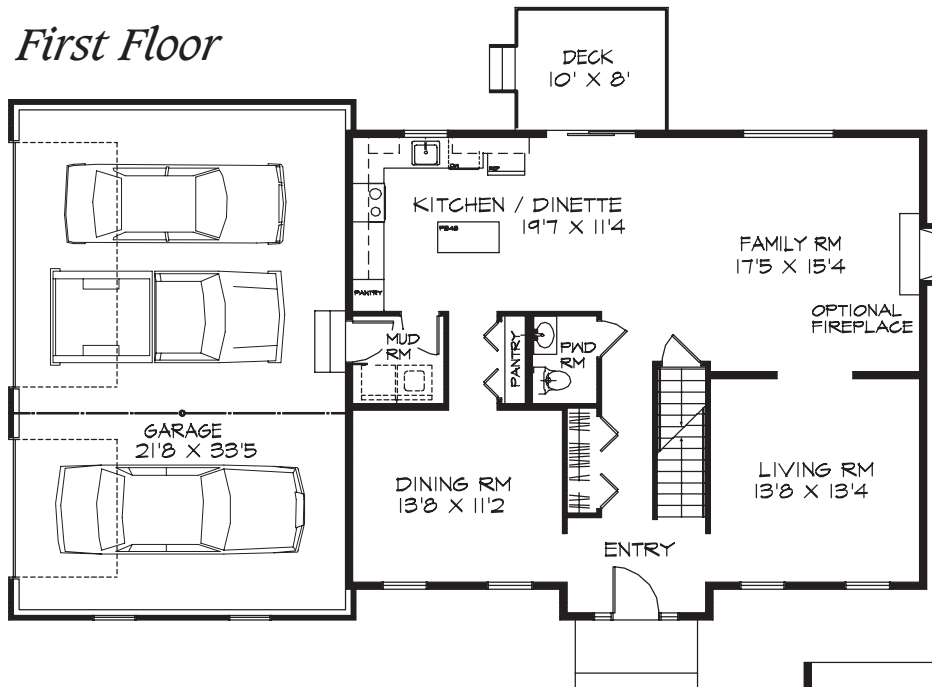

- 2320 Square Feet Living Area
- 463 +- Square Feet Unfinished Bonus Room
 - 60' x 34' w/ Garage

- 2320 Square Feet Living Area
- 463 +- Square Feet Unfinished Bonus Room
- 60' x 34' w/ Garage

First Floor

Second Floor