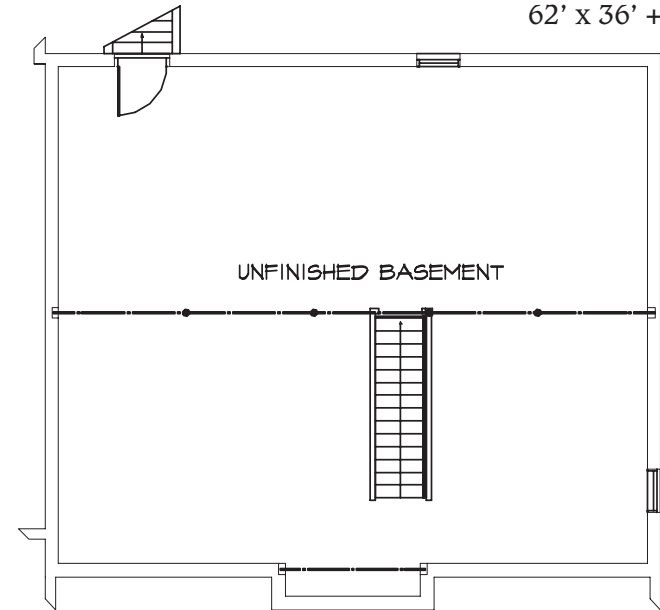

- 3096 Square Feet Living Area
 - 768 Square Feet Garage
- 208 Square Feet Covered Porch
62' x 36' + Porch

- 3096 Square Feet Living Area
 - 768 Square Feet Garage
 - 208 Square Feet Covered Porch
- 62' x 36' + Porch

First Floor

- 3096 Square Feet Living Area
 - 768 Square Feet Garage
- 208 Square Feet Covered Porch
62' x 36' + Porch

Second Floor Option A (4 Bedroom)

Second Floor Option B (5 Bedroom)