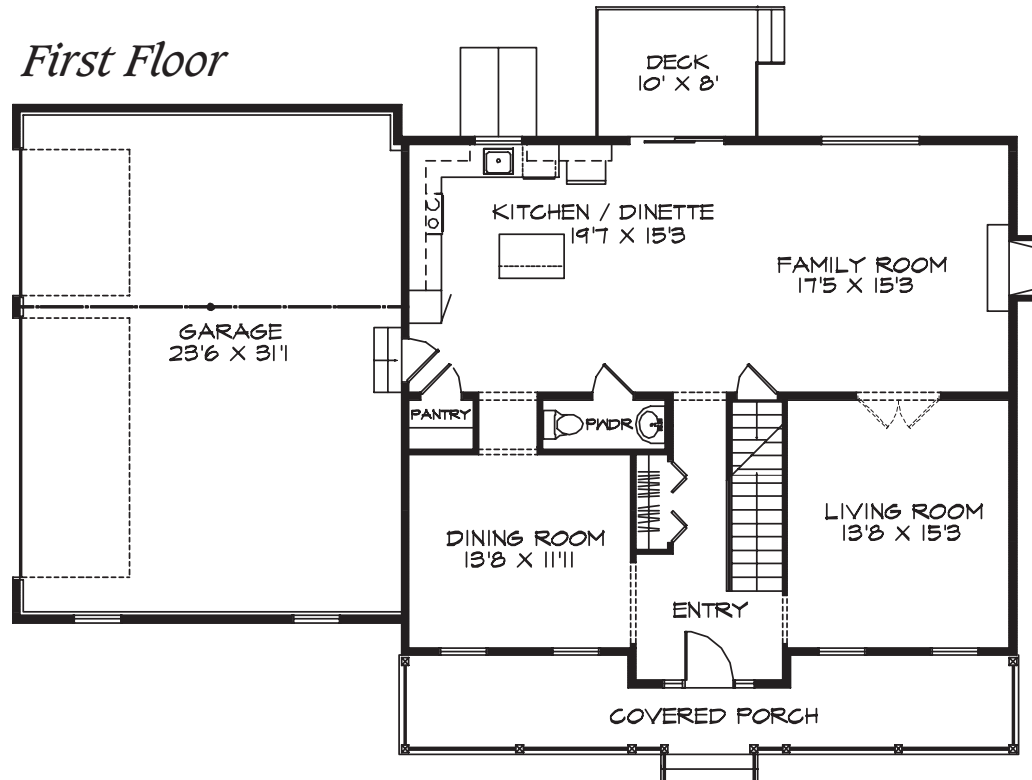

- 3096 Square Feet Living Area
 - 768 Square Feet Garage
- 208 Square Feet Covered Porch
62' x 36' + Porch

- 3096 Square Feet Living Area
 - 768 Square Feet Garage
 - 208 Square Feet Covered Porch
- 62' x 36' + Porch

First Floor

- 3096 Square Feet Living Area
 - 768 Square Feet Garage
- 208 Square Feet Covered Porch
62' x 36' + Porch

Second Floor Option A (4 Bedroom)

Second Floor Option B (5 Bedroom)