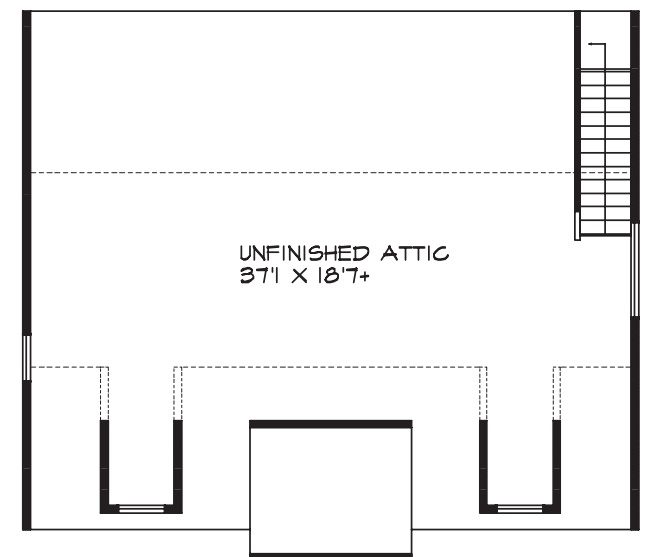

- 3096 Square Feet Living Area
 - 768 Square Feet Garage
- 208 Square Feet Covered Porch
62' x 36' + Porch

- 3096 Square Feet Living Area
 - 768 Square Feet Garage
 - 208 Square Feet Covered Porch
- 62' x 36' + Porch

First Floor

- 3096 Square Feet Living Area
 - 768 Square Feet Garage
- 208 Square Feet Covered Porch
62' x 36' + Porch

Second Floor Option A (4 Bedroom)

Second Floor Option B (5 Bedroom)