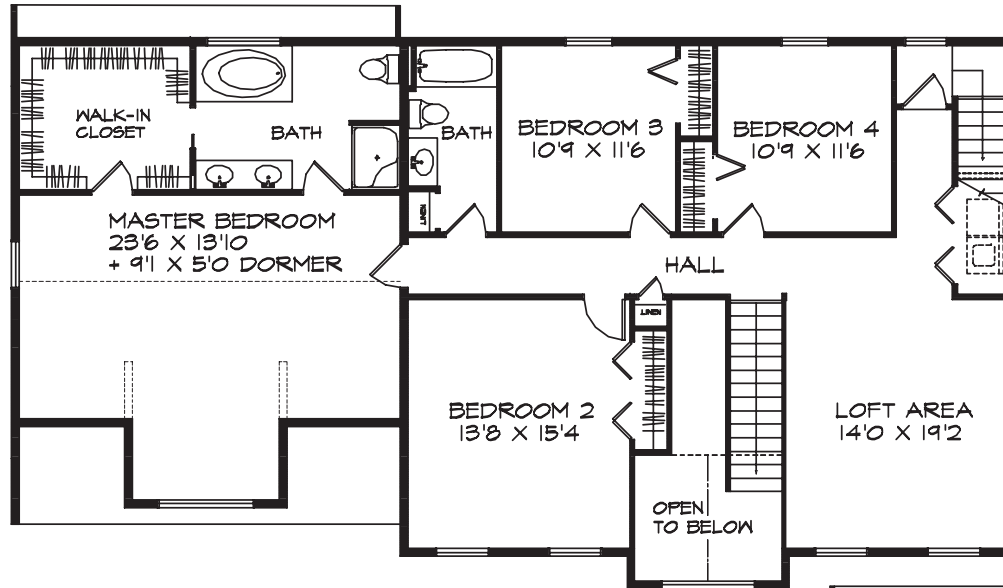

- 3096 Square Feet Living Area
 - 768 Square Feet Garage
- 208 Square Feet Covered Porch
62' x 36' + Porch

- 3096 Square Feet Living Area
 - 768 Square Feet Garage
 - 208 Square Feet Covered Porch
- 62' x 36' + Porch

First Floor

- 3096 Square Feet Living Area
 - 768 Square Feet Garage
- 208 Square Feet Covered Porch
62' x 36' + Porch

Second Floor Option A (4 Bedroom)

Second Floor Option B (5 Bedroom)